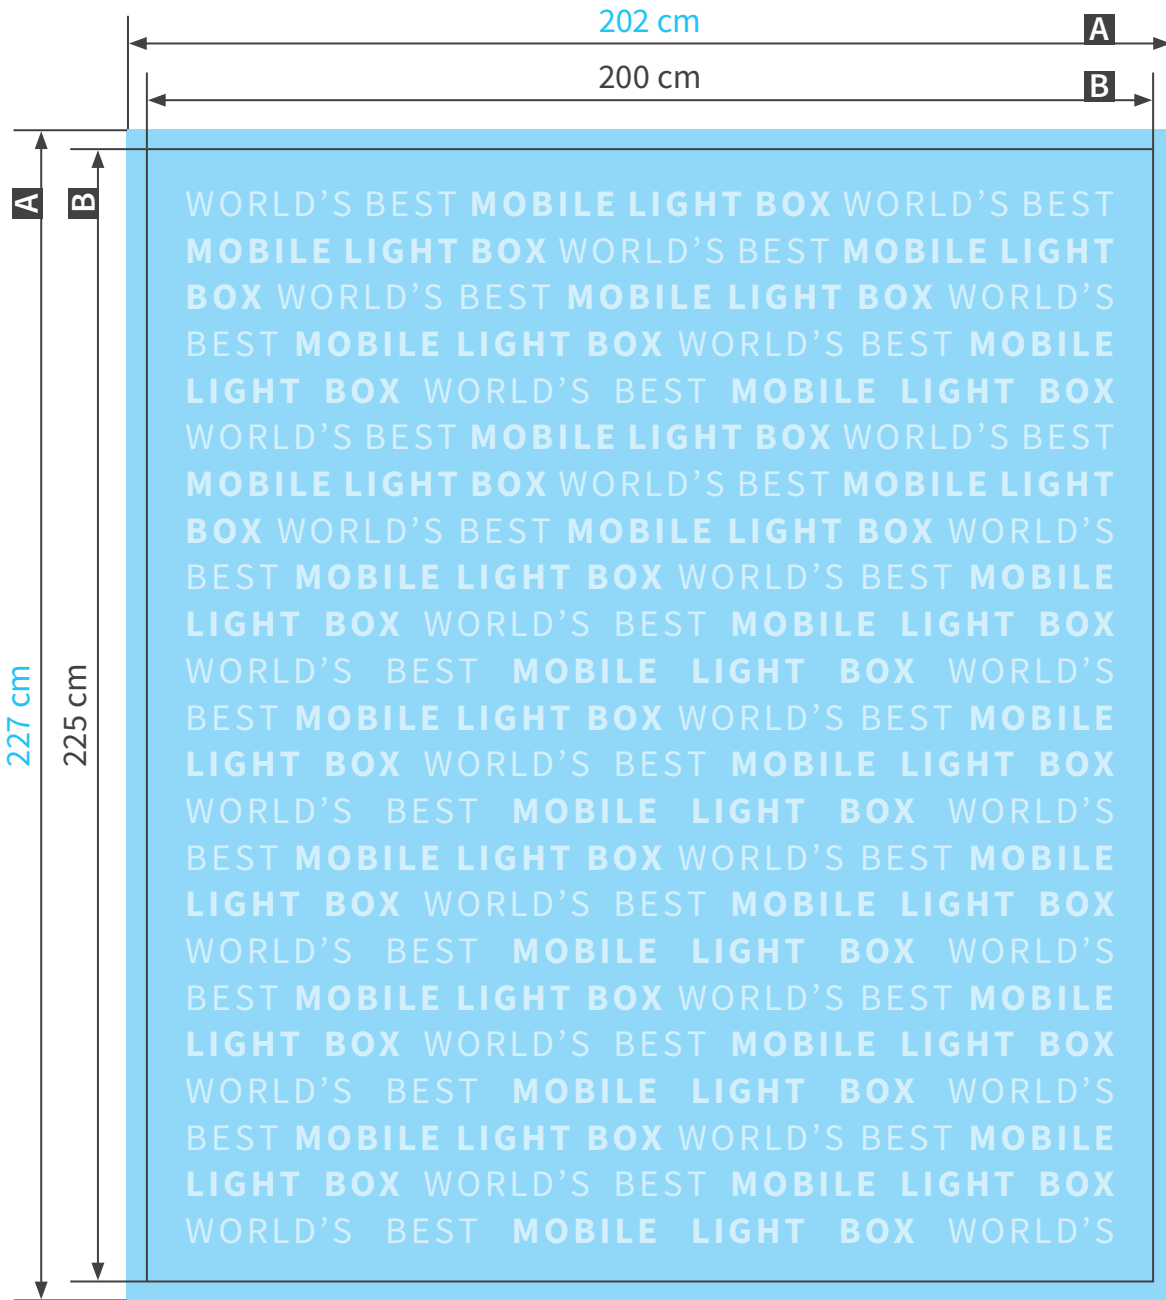

Mobile Light Box

200x225 cm

A = Artwork format
B = Finished format

Bleed (x): **1 cm**
Safety distance (z): **3 cm**

Artwork Requirements:

Format: PDF or TIF
Minimum resolution: 100 ppi (for scale 1 to 1)
Remove crops and all extra markings before saving file

**This file is for informational purposes only and is not to scale.*

WORLD'S BEST MOBILE LIGHT BOX